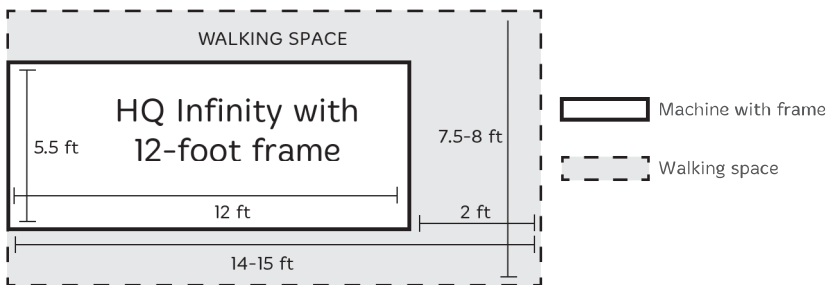

HQ Infinity footprint

Infinity Features

- Total Light System
  - + LED handlebar lights
  - + LED light ring (needle bar)
  - + LED throat lights
  - + Both LED and UV lighting
- Large front and rear touchscreens with simple icon-based interface and on-screen reference (threading guide, needle and thread guide)
- HQ Handi Feet mount with quarter-inch ruler foot installed, open-toe foot included

ALL HQ LONGARMS FEATURE:

- HQ Nationwide Retailer/Rep Support
- HQ Customer Support
- HQ Technical Solutions
- HQ Warranty: 10 years casting, 5 years electrical and mechanical
- Designed, engineered, and assembled in the U.S.A.
- Getting Started DVD
- Educational videos, tutorials and tips available at HandiQuilter.com

ADDITIONAL FEATURES

- Front power switch
- Bobbin-thread cutter
- Pinpoint needle laser
- Easy-Touch Tension™ with stored presets (Patent Pending)
- On-screen hand wheel
- Adjustable spool tray and thread mast included
- Synergy Stitch™ regulation with Precision and Cruise modes
- Five basting stitch options
- Manual stitching mode with three speed presets
- Quilting alarm and project timer
- Stitch counters
- Programmable handlebar buttons
- Integrated micro handles
- Thread-break sensor with alarm
- Bobbin-use estimator with low-bobbin alarm, with up to twenty presets
- Needle-stop position control
- Internal diagnostics
- Handi Accessory Rail
- Integrated, adjustable laser light for pantographs
- High-speed rotary hook with large-capacity M-class bobbin
- Easy needle change with ergonomic thumb screw
- User-upgradeable machine software
- Four extra bobbins, 20 needles, sample thread pack included
- Four language options: English, French, German and Spanish

OPTIONAL ACCESSORIES

- HQ Pro-Stitcher®
- Easy-Click™ Ruler Base
- Groovy Boards
- Groovy Board adapter and stylus
- Set of three couching Handi Feet
- Horizontal Spool Pin

HQ Infinity™ is part of the family of innovative quilting products from Handi Quilter®

Contact your local authorized HQ retailer:

Dewdrop Inn Patchwork & Craft
Shop 1 / 31 Main St, Hervey Bay 4655 QLD
(07) 41249320 - sales@dewdropinn.com.au

www.dewdropinn.com.au