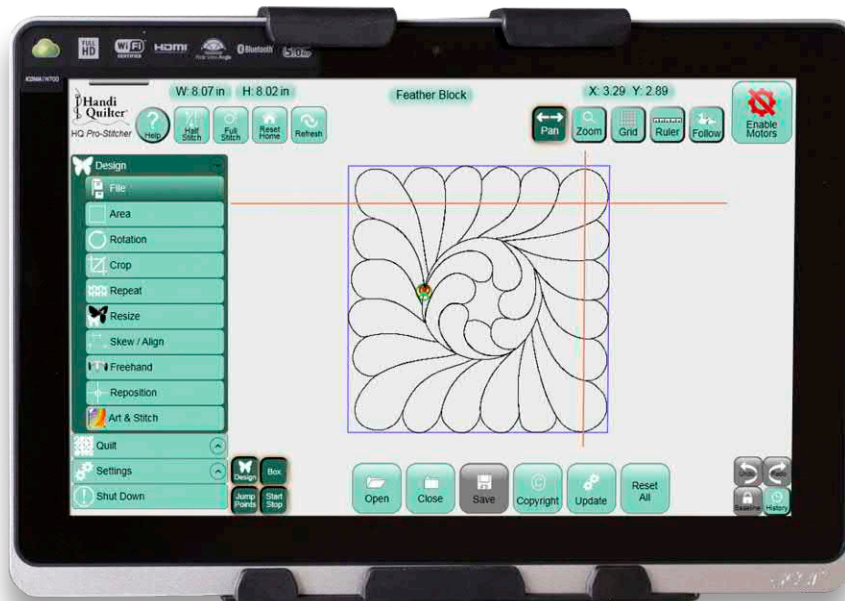

HQ Pro-Stitcher®

with more than 1,000 designs included

Computerized quilting
to make your creative
ideas a reality.

Compatible with HQ Infinity™, HQ Fusion®, HQ Avante® and HQ Sixteen® (stand-up) longarms.

PACKAGE INCLUDES:

Touch-screen tablet with HQ Pro-Stitcher software | EZ Carriage™ | Computer-guided or free-motion quilting
Record free-motion designs for future use | Art & Stitch® Design Software | More than 1,000 designs*

SOFTWARE FEATURES

- *Resize, Rotate and Repeat designs to fit specific areas*
- *Skew or Align designs to fit any area with three or more points*
- *Move designs into position by simply moving your finger across the screen*
- *Define and Fill an area with a design, using 2-corner (rectangles) or multi-point (any shape)*
- *Two-Point Rotation for border designs and fitting odd angles*
- *Precisely reposition designs using the Center Point, Start Point, End Point, any corner of the design area, or any point within the design*
- *Crop inside or outside of your design to fit your quilt, with the option to close the jumps or leave them open*
- *Find or create New Start/Stop Point if your thread breaks*
- *Customizable speed and stitches-per-inch settings*
- *Micro Tie-Off function*
- *Ability to read most .hqf, .txt and .qli digital quilt patterns*
- *Exclusive, seamless integration with Art & Stitch® included for designing and adjusting your own patterns at the machine*
- *Mark and record multiple points for accurate stitch-in-the-ditch*
- *On-screen Grid and Ruler to measure designs or area on quilt*
- *Reorder designs for stitching*
- *Horizontal and vertical channel lock*