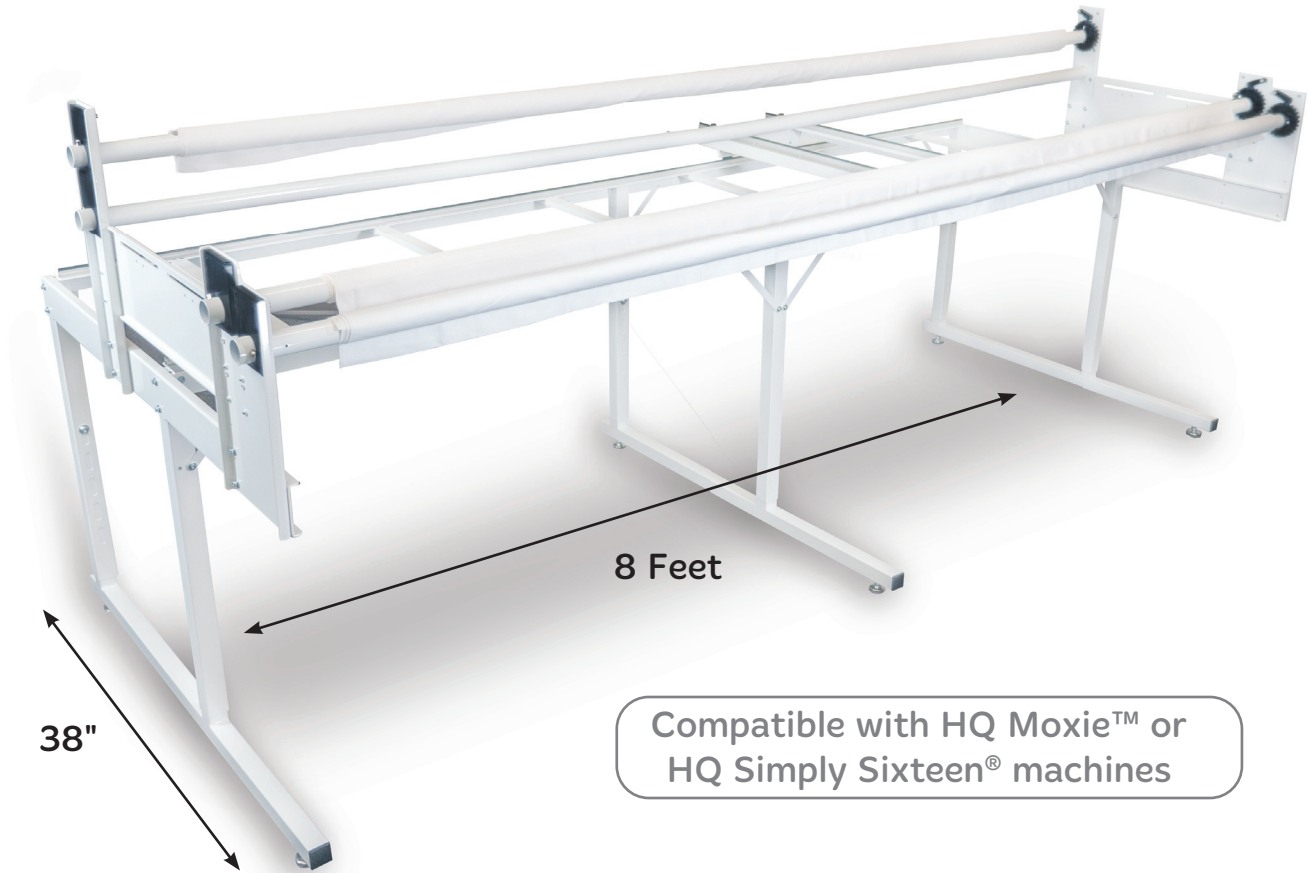

# HQ Loft™ FRAME

The versatile HQ Loft™ Frame features the essentials of a professional quilting frame system and optional accessories to create a personalized quilting experience.

## HQ Loft Frame Features

- 8-foot frame extends easily to 10-foot with optional kit
- Height-adjustable table can be customized for quilter
- Choose from two different loading modes: High (for a standard “quilt in the trough” experience, useful for beginners) or Low (for better visibility when using rulers)
- Made of high-quality, powder-coated steel for a firm base for longarm quilting
- Ratcheted-pole ends hold quilt firmly for perfect stitching
- Comes ready to quilt! Two side clamps and heavy-duty 3-piece leader set included

## Optional Accessories

- HQ Loft Frame 2-foot extension kit (to create a 10-foot HQ Loft Table)
- 8-foot table top kit (to create a surface for pantograph placement)
- HQ Mini Casters

 **Handi Quilter®**