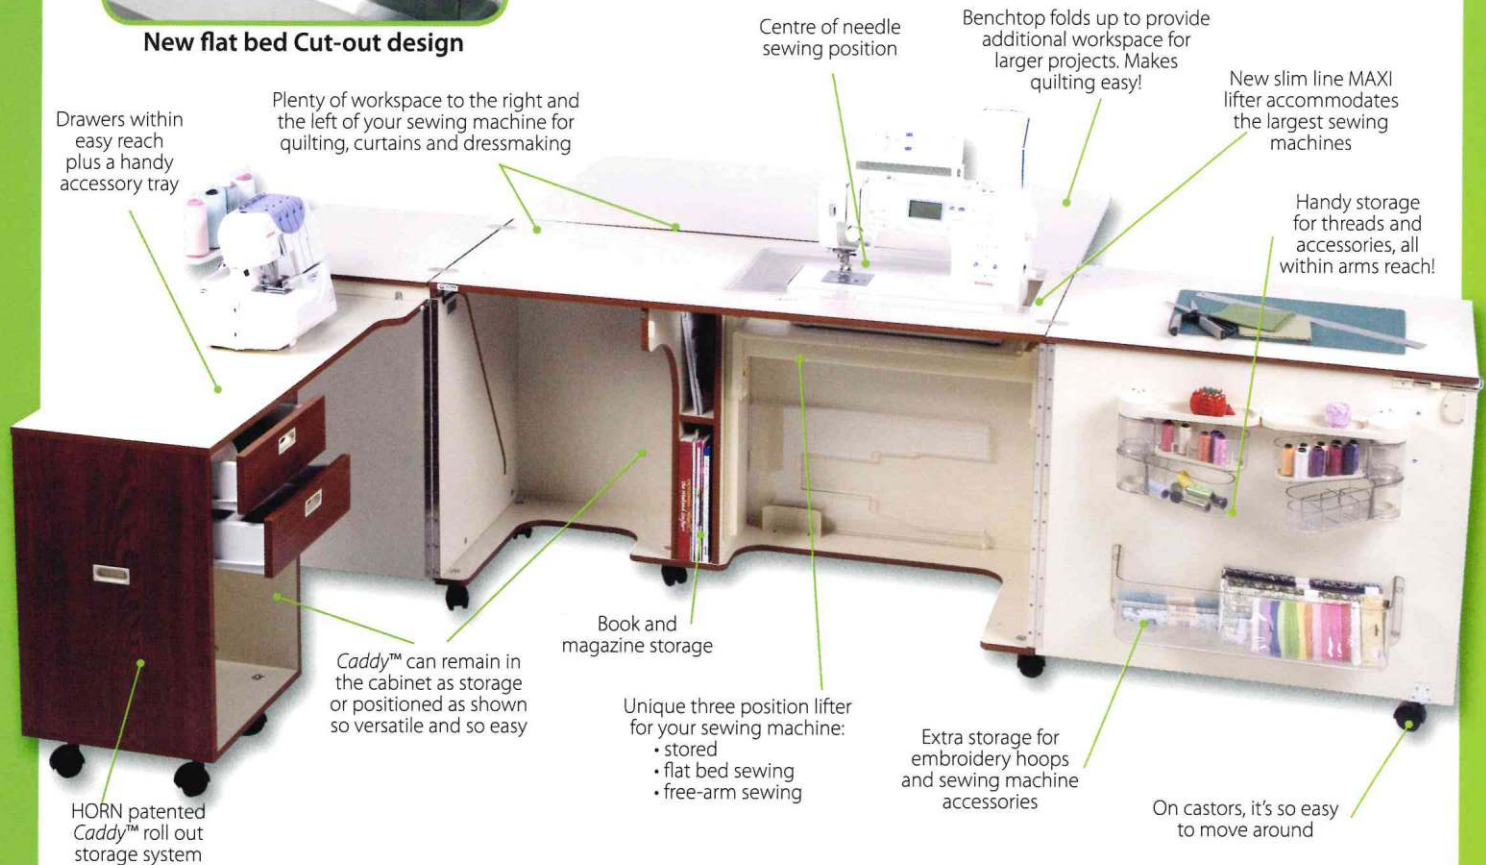

# Sovereign MKII

Everything YOU will need for professional sewing and quilting

New flat bed Cut-out design

Drawers within easy reach plus a handy accessory tray

Plenty of workspace to the right and the left of your sewing machine for quilting, curtains and dressmaking

Centre of needle sewing position

Benchtop folds up to provide additional workspace for larger projects. Makes quilting easy!

New slim line MAXI lifter accommodates the largest sewing machines

Handy storage for threads and accessories, all within arms reach!

Book and magazine storage

Caddy™ can remain in the cabinet as storage or positioned as shown so versatile and so easy

Unique three position lifter for your sewing machine:  
• stored  
• flat bed sewing  
• free-arm sewing

Extra storage for embroidery hoops and sewing machine accessories

On castors, it's so easy to move around

HORN patented Caddy™ roll out storage system

(Open) 2530mm W x 2040mm D x 743mm H  
99½" W x 80½" D x 29¼" H  
(Closed) 1265mm W x 560mm D x 760mm H  
49¾" W x 22" D x 30" H